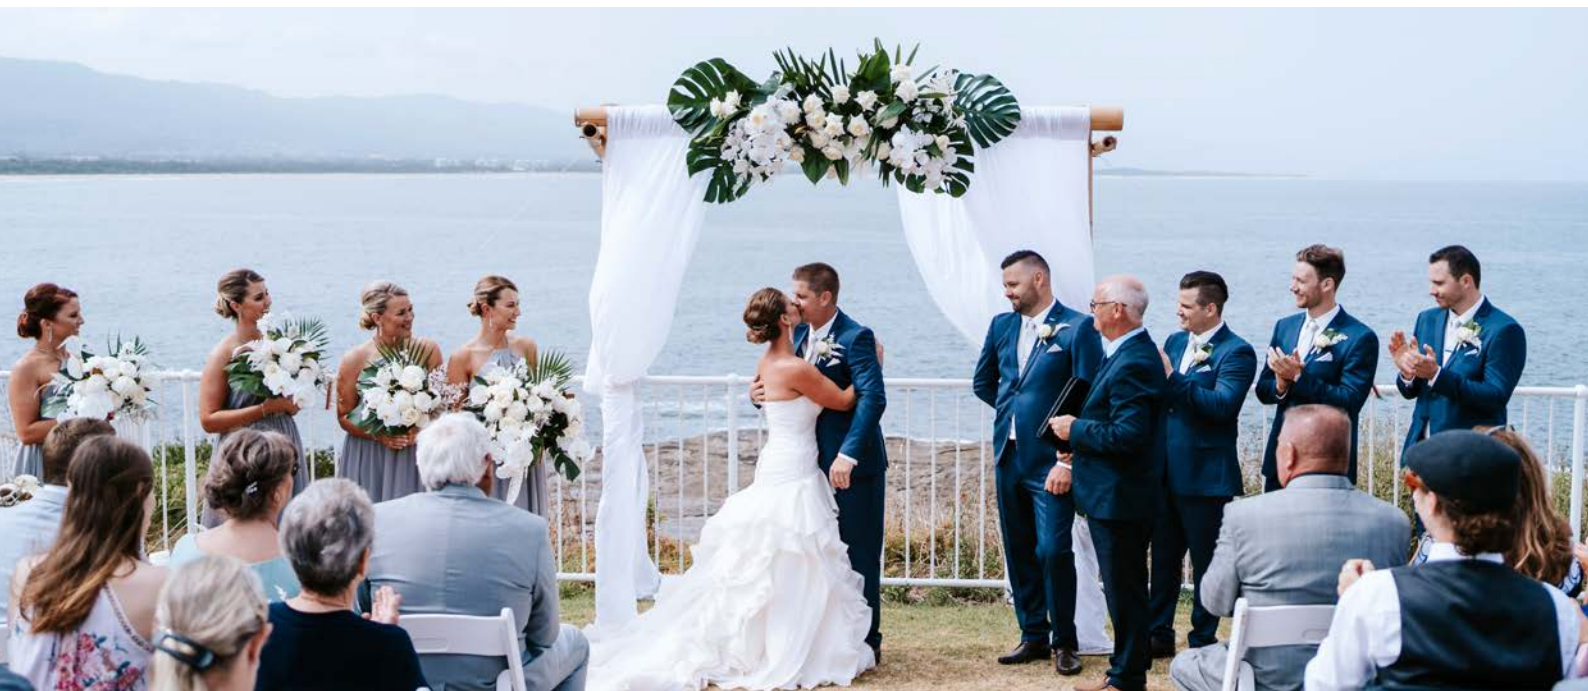

# WEDDING CEREMONY

Council permit for 1 hour choose your location at (City Beach, main lighthouse, centre circle or cannons)

40 x white padded ceremony chairs | Registration table with 2 chairs

White Sheppard's hooks along aisle | Set up and pack down of all equipment

Wet weather back up

## BOHO

Beautiful Bamboo wedding arbour  
Dressed with soft white draping & fresh  
greenery & pops of floral  
White or red ceremony aisle carpet  
White Balinese flags

\$2000

Beautiful Wooden Triangle wedding arbour  
Dressed with a mix of dried and fresh florals  
Round Woven Rug